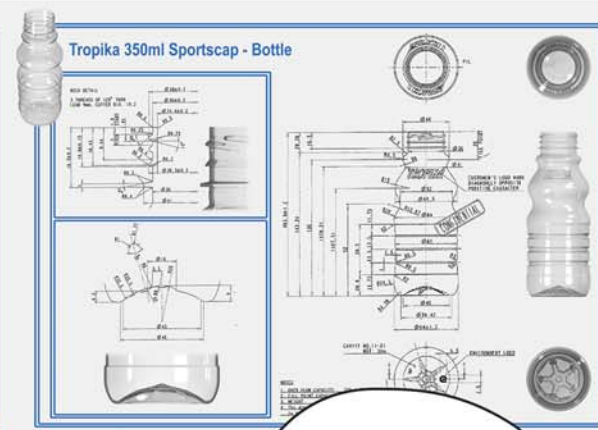

Client and Job:
Clover: Tropika
Various jobs

Job Involvement:

- 3D model according to tech specs & layout for patent
- All models and rendering for pitches and presentations
- Designs for pitches
- Illustration
- General design and repro

TROPIKA
DA SMOOTHEST TASTE UNDER DA SUN

portfolio
BARC
AVBC
Graphic
Design
TOWER