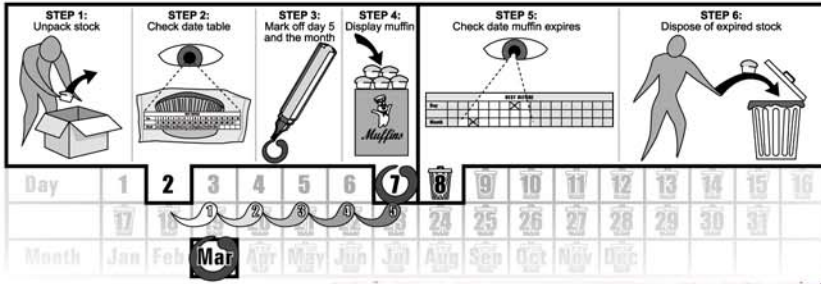

Client and Job:
Various

Job Involvement:

- All concept sketches and traditional media
- All vector illustrations
- All digital painting

General Illustrations

portfolio
BARC
AVBC
PHIC
FWLER